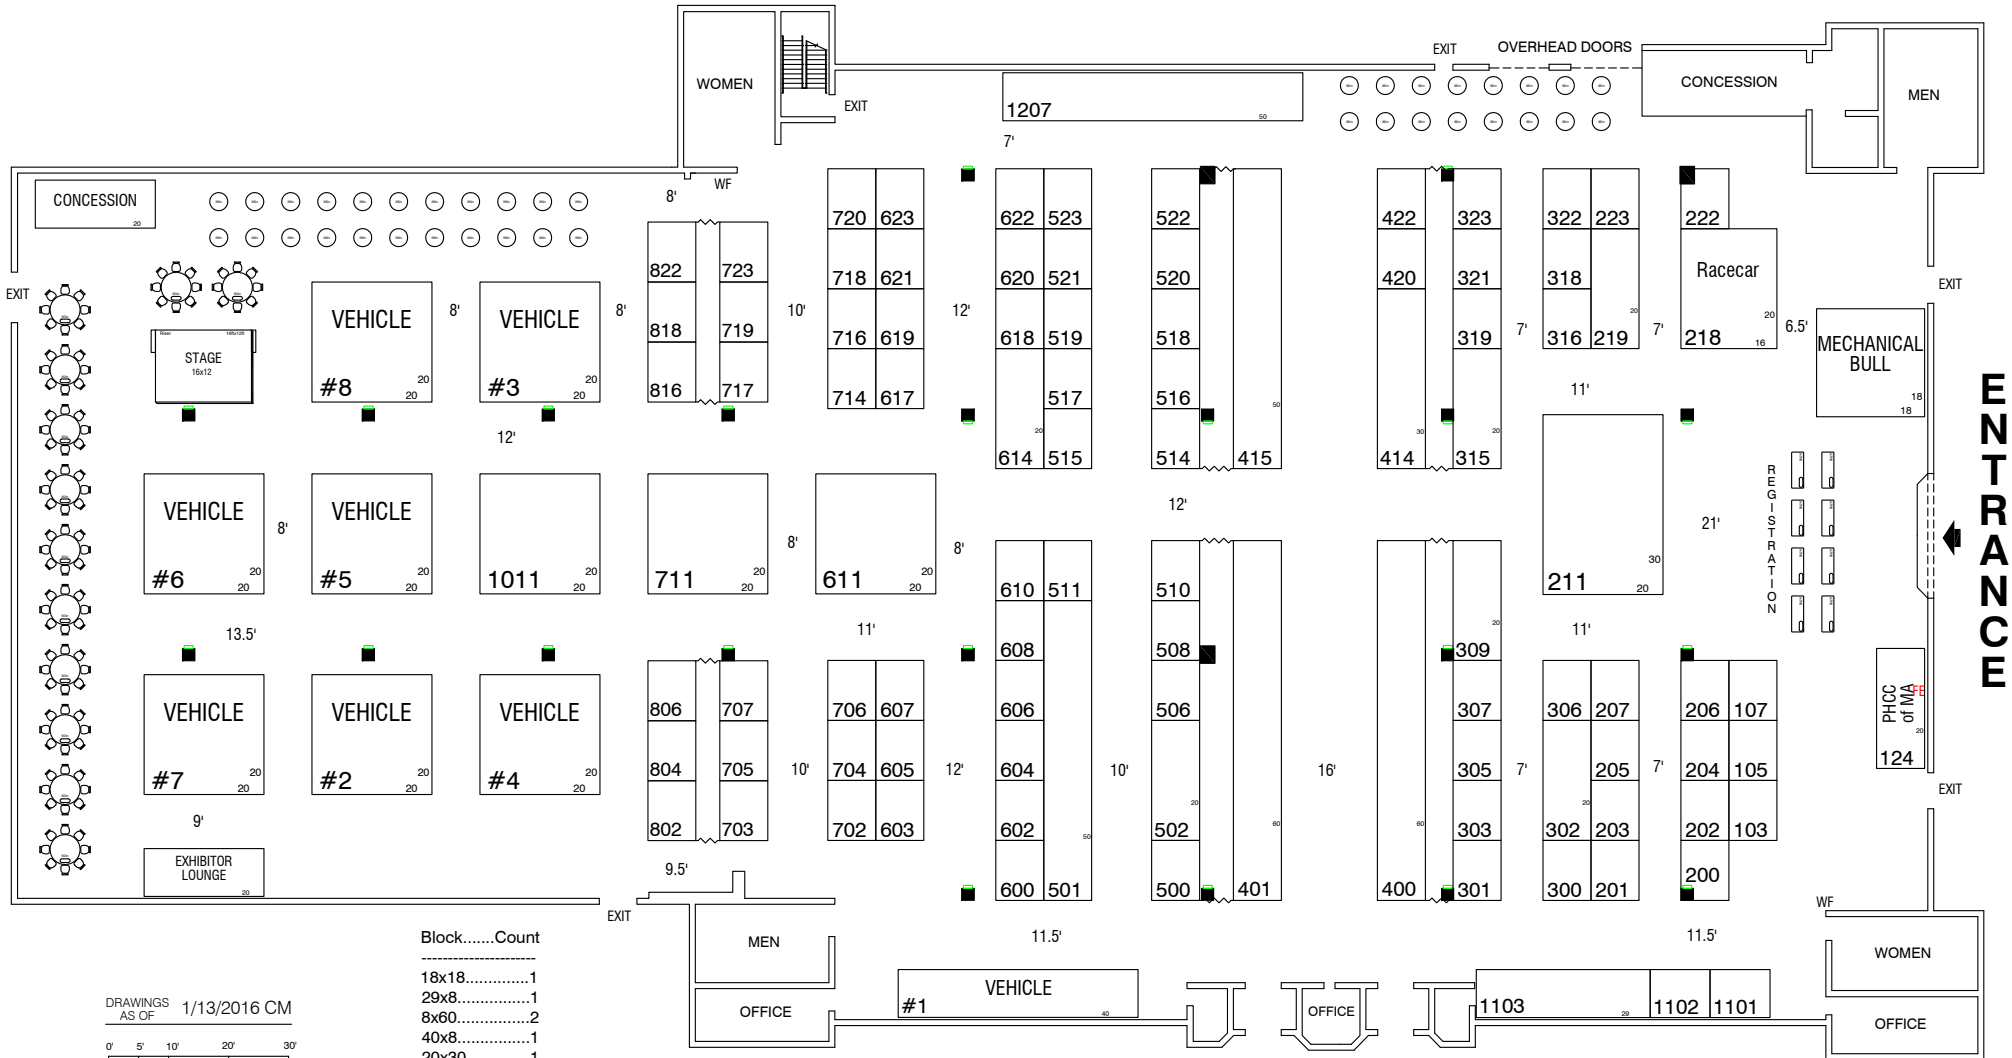

PHCC of MA Tradeshow 2016
 March 5, 2016
 Royal Plaza Hotel & Trade Center
 Marlborough, Massachusetts

Block.....Count
18x18.....1
29x8.....1
8x60.....2
40x8.....1
20x30.....1
50x8.....1
8x30.....1
16x20.....1
8x50.....2
8x20.....7
20x20.....10
8x10.....79

DRAWINGS AS OF 1/13/2016 CM
 0' 5' 10' 20' 30'

• OUTSIDE TRUCK EXHIBITS •

■ - 29"x35" column
 ■ - 24"x24" column
 Aisle widths as noted
 Ceiling height 21'